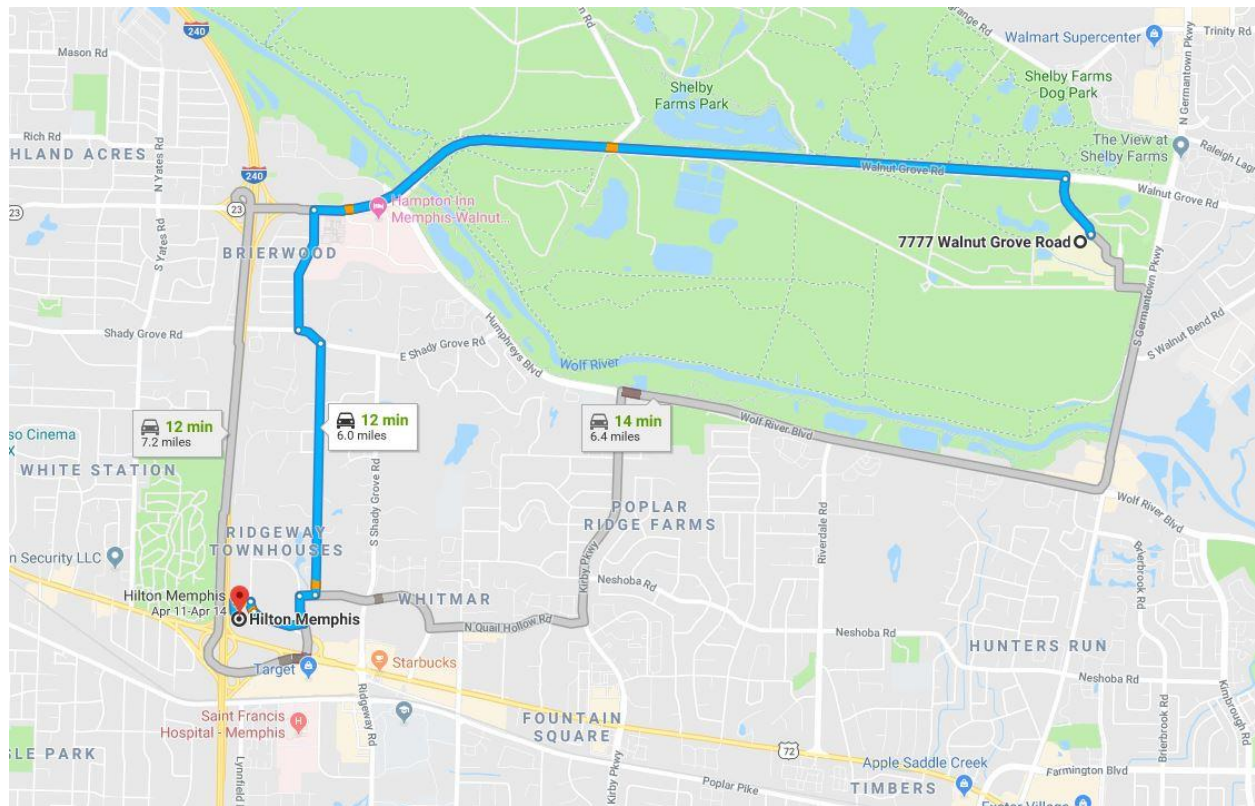

## [Agricenter RV Park](#)

For those with RV/ Campers, it is recommended that you park your rig at the [Agricenter RV Park](#), located at [7777 Walnut Grove Memphis, TN](#) which is approximately six miles from the Hilton Host Hotel. The Agricenter RV Park offers sewer, 30-amp & 50-amp electrical hook-ups, water, dump station, restrooms, shower, and laundry facilities. The cost 35.00 a per night and Seniors/ Military receive a \$3.00 per a day discount. It is advisable to pre-register [www.agricenter.org/rvpark](http://www.agricenter.org/rvpark) or call Mark Hoggard (901) 355-1977.